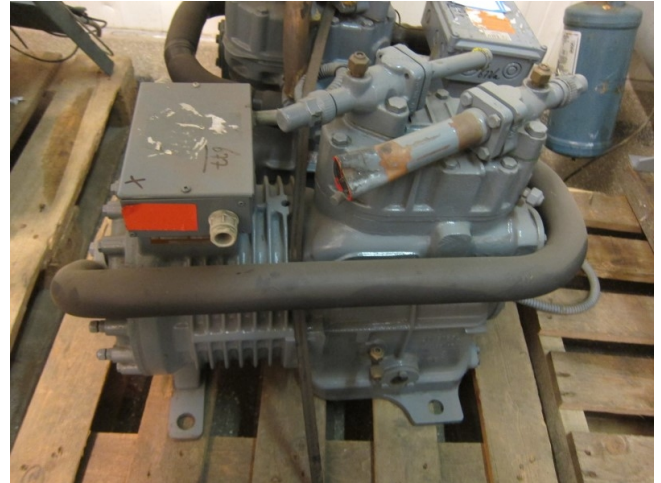

DWM D9TH-1010-EWK

Specifications

Brand	DWM
Type	D9TH-1010-EWK
Refrigerant	Freon
Refrigerant type	R 404 A or other types
kW at -5°C/+40°C	17,9
kW at -10°C/+40°C	14,7
kW at -20°C/+40°C	9,4
kW at -30°C/+40°C	5,5
Remarks	#
Stock	1